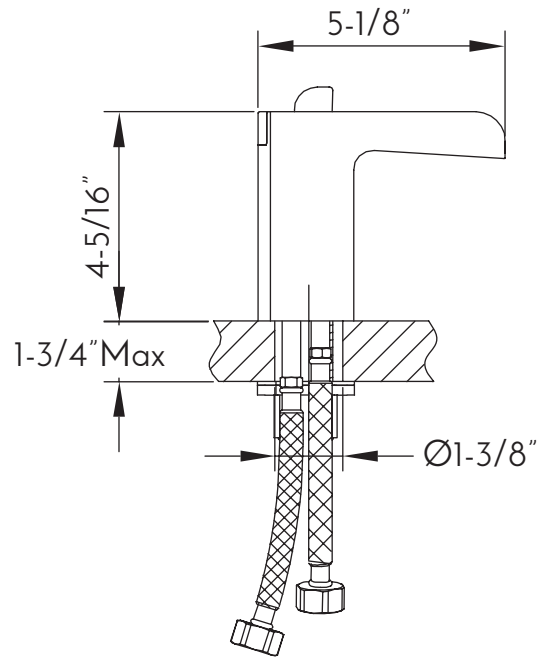

DAX-9825

BATHROOM FAUCETS SERIES

FEATURES

- Single Lever
- Ceramic cartridge
- Brass body
- Flow rate 1.2 GPM
- Installation hole 1-3/8"
- Chrome finish
- Hoses and mounting parts included
- Pop up drain included

BATHROOM FAUCET **DAX-9825**

MODEL	DAX-9825
ADA	No
UPC APPROVED	No
ANSI APPROVED	No
ASME APPROVED	No
WATERSENSE CERTIFIED	No
NSF APPROVED	No
CONNECTION SIZE	G3/8
FAUCET HOLE SIZE	1-5/16"
FAUCETS HOLE	Single hole
FAUCET TYPE	Basin mixer
FLOW RATE (GPM)	1.2 Gpm at 60 psi
HANDLE STYLE	Single lever
NUMBER OF HANDLES	1
HEIGHT	4-5/16"
INSTALLATION TYPE	Deck mounted
MATERIAL	Brass body + zinc handle
FINISH	Chrome
SPOUT HEIGHT	4-5/16"
SPOUT SWIVEL	No
SPOUT TYPE	Casting spout
CARTRIDGE TYPE	Ceramic
POP-IP INCLUDED	No
MAX DECK THICKNESS	1-3/4" Max

INSTALLATION STEPS

1. Connect braided hoses and threaded rod to faucet body tightly (Note: Front for blue braided hose, back for red braided hose).
2. Pass faucet body with flat shim through hole of basin counter, pad rubber washer and locking washer in turn, tighten with hex coupling nut.
3. Connect braided hoses with triangle valves, position as cold front and hot back.
4. Run water to check the installation.

DIAGRAM NUMBER	DAX SKU	TITLE DESCRIPTION
1	FH 9825-02A	Seal cover
2	FH 9825-08A	M6 screw rod
3	FH 9825-03A	Rubber seal ring
4	FH 9825-05	Filter
5	FH 9825-07	Filter
6	FH 9825-06	Water segregator
7	FH TQ41-02	Spout inner collar
8	FH TQ-07F	M24 aerator(constant flow control)
9	FH 2123-28	Spout washer
10	FH TJ-30504	M5 x 4 Internal Hex flat end locking screw
11	FH 9825-01	Body
12	FH SEDAL-25	Ø1" cartridge
13	FH DB-15	Decorative ring
14	FH D25-05	Spring
15	FH D25-04A	Decorative ring
16	FH TJ-30503	M5X3 Internal Hex flat end locking screw
17	FH D66-01	Handle
18	FH D66-02	Locknut
19	FH D25-03	Plastic ring
20	MF 0610	4 x 1" O-ring
21	FH 9825-09	M4 screw