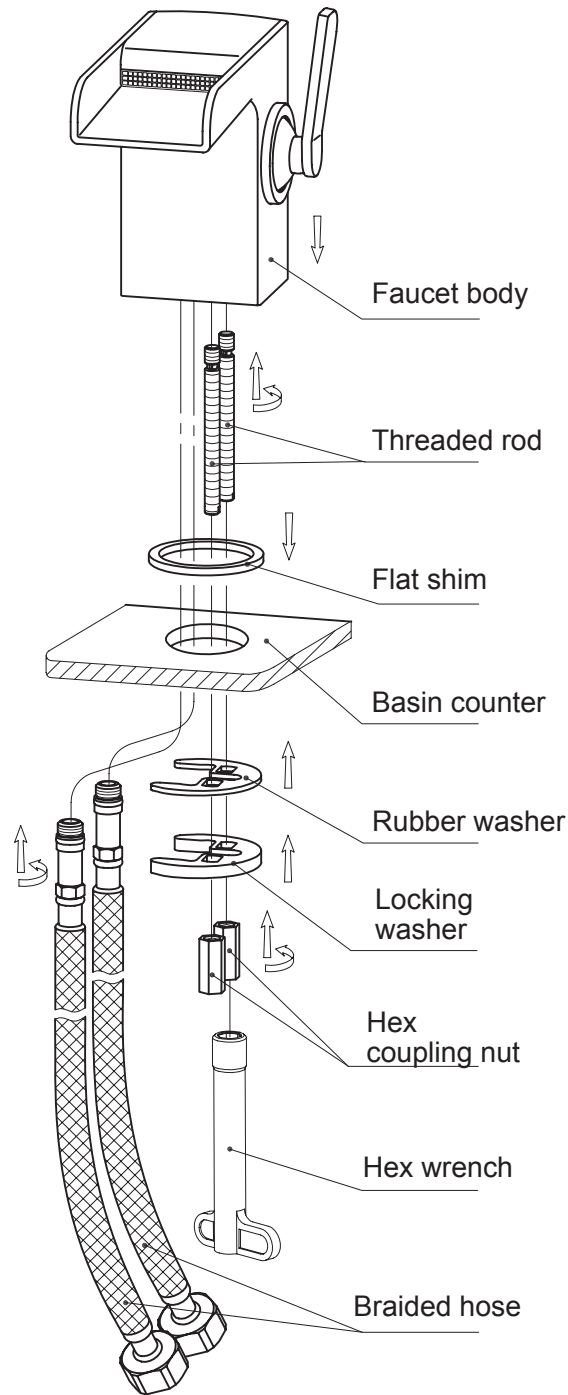

DAX-9825

BATHROOM FAUCETS SERIES

FEATURES

- Single Lever
- Ceramic cartridge
- Brass body
- Flow rate 1.2 GPM
- Installation hole 1-3/8"
- Chrome finish
- Hoses and mounting parts included
- Pop up drain included

BATHROOM FAUCET **DAX-9825**

MODEL	DAX-9825
ADA	No
UPC APPROVED	No
ANSI APPROVED	No
ASME APPROVED	No
WATERSENSE CERTIFIED	No
NSF APPROVED	No
CONNECTION SIZE	G3/8
FAUCET HOLE SIZE	1-5/16"
FAUCETS HOLE	Single hole
FAUCET TYPE	Basin mixer
FLOW RATE (GPM)	1.2 Gpm at 60 psi
HANDLE STYLE	Single lever
NUMBER OF HANDLES	1
HEIGHT	4-5/16"
INSTALLATION TYPE	Deck mounted
MATERIAL	Brass body + zinc handle
FINISH	Chrome
SPOUT HEIGHT	4-5/16"
SPOUT SWIVEL	No
SPOUT TYPE	Casting spout
CARTRIDGE TYPE	Ceramic
POP-IP INCLUDED	No
MAX DECK THICKNESS	1-3/4" Max

INSTALLATION STEPS

1. Connect braided hoses and threaded rod to faucet body tightly (Note: Front for blue braided hose, back for red braided hose).
2. Pass faucet body with flat shim through hole of basin counter, pad rubber washer and locking washer in turn, tighten with hex coupling nut.
3. Connect braided hoses with triangle valves, position as cold front and hot back.
4. Run water to check the installation.

DIAGRAM NUMBER	DAX SKU	TITLE DESCRIPTION
1	FH 9825-02A	Seal cover
2	FH 9825-08A	M6 screw rod
3	FH 9825-03A	Rubber seal ring
4	FH 9825-05	Filter
5	FH 9825-07	Filter
6	FH 9825-06	Water segregator
7	FH TQ41-02	Spout inner collar
8	FH TQ-07F	M24 aerator(constant flow control)
9	FH 2123-28	Spout washer
10	FH TJ-30504	M5 x 4 Internal Hex flat end locking screw
11	FH 9825-01	Body
12	FH SEDAL-25	Ø1" cartridge
13	FH DB-15	Decorative ring
14	FH D25-05	Spring
15	FH D25-04A	Decorative ring
16	FH TJ-30503	M5X3 Internal Hex flat end locking screw
17	FH D66-01	Handle
18	FH D66-02	Locknut
19	FH D25-03	Plastic ring
20	MF 0610	4 x 1" O-ring
21	FH 9825-09	M4 screw