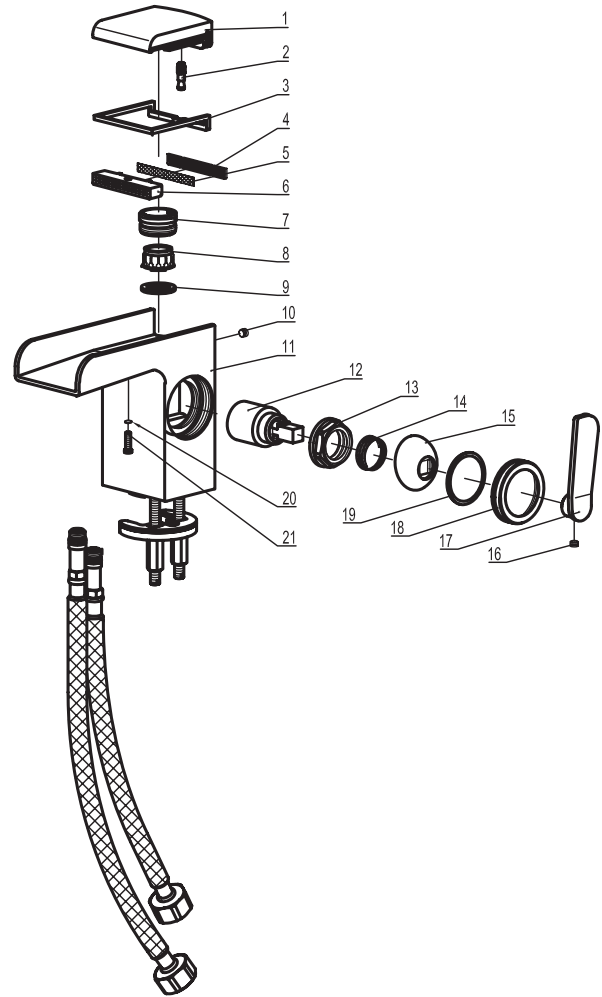

DAX-9825

BATHROOM FAUCETS SERIES

FEATURES

- Single Lever
- Ceramic cartridge
- Brass body
- Flow rate 1.2 GPM
- Installation hole 1-3/8"
- Chrome finish
- Hoses and mounting parts included
- Pop up drain included

BATHROOM FAUCET **DAX-9825**

MODEL	DAX-9825
ADA	No
UPC APPROVED	No
ANSI APPROVED	No
ASME APPROVED	No
WATERSENSE CERTIFIED	No
NSF APPROVED	No
CONNECTION SIZE	G3/8
FAUCET HOLE SIZE	1-5/16"
FAUCETS HOLE	Single hole
FAUCET TYPE	Basin mixer
FLOW RATE (GPM)	1.2 Gpm at 60 psi
HANDLE STYLE	Single lever
NUMBER OF HANDLES	1
HEIGHT	4-5/16"
INSTALLATION TYPE	Deck mounted
MATERIAL	Brass body + zinc handle
FINISH	Chrome
SPOUT HEIGHT	4-5/16"
SPOUT SWIVEL	No
SPOUT TYPE	Casting spout
CARTRIDGE TYPE	Ceramic
POP-IP INCLUDED	No
MAX DECK THICKNESS	1-3/4" Max

INSTALLATION STEPS

1. Connect braided hoses and threaded rod to faucet body tightly (Note: Front for blue braided hose, back for red braided hose).
2. Pass faucet body with flat shim through hole of basin counter, pad rubber washer and locking washer in turn, tighten with hex coupling nut.
3. Connect braided hoses with triangle valves, position as cold front and hot back.
4. Run water to check the installation.

DIAGRAM NUMBER	DAX SKU	TITLE DESCRIPTION
1	FH 9825-02A	Seal cover
2	FH 9825-08A	M6 screw rod
3	FH 9825-03A	Rubber seal ring
4	FH 9825-05	Filter
5	FH 9825-07	Filter
6	FH 9825-06	Water segregator
7	FH TQ41-02	Spout inner collar
8	FH TQ-07F	M24 aerator(constant flow control)
9	FH 2123-28	Spout washer
10	FH TJ-30504	M5 x 4 Internal Hex flat end locking screw
11	FH 9825-01	Body
12	FH SEDAL-25	Ø1" cartridge
13	FH DB-15	Decorative ring
14	FH D25-05	Spring
15	FH D25-04A	Decorative ring
16	FH TJ-30503	M5X3 Internal Hex flat end locking screw
17	FH D66-01	Handle
18	FH D66-02	Locknut
19	FH D25-03	Plastic ring
20	MF 0610	4 x 1" O-ring
21	FH 9825-09	M4 screw