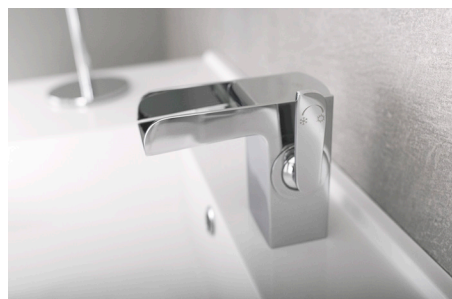

DAX-9825

BATHROOM FAUCETS SERIES

FEATURES

- Single Lever
- Ceramic cartridge
- Brass body
- Flow rate 1.2 GPM
- Installation hole 1-3/8"
- Chrome finish
- Hoses and mounting parts included
- Pop up drain included

BATHROOM FAUCET **DAX-9825**

MODEL	DAX-9825
ADA	No
UPC APPROVED	No
ANSI APPROVED	No
ASME APPROVED	No
WATERSENSE CERTIFIED	No
NSF APPROVED	No
CONNECTION SIZE	G3/8
FAUCET HOLE SIZE	1-5/16"
FAUCETS HOLE	Single hole
FAUCET TYPE	Basin mixer
FLOW RATE (GPM)	1.2 Gpm at 60 psi
HANDLE STYLE	Single lever
NUMBER OF HANDLES	1
HEIGHT	4-5/16"
INSTALLATION TYPE	Deck mounted
MATERIAL	Brass body + zinc handle
FINISH	Chrome
SPOUT HEIGHT	4-5/16"
SPOUT SWIVEL	No
SPOUT TYPE	Casting spout
CARTRIDGE TYPE	Ceramic
POP-IP INCLUDED	No
MAX DECK THICKNESS	1-3/4" Max

INSTALLATION STEPS

1. Connect braided hoses and threaded rod to faucet body tightly (Note: Front for blue braided hose, back for red braided hose).
2. Pass faucet body with flat shim through hole of basin counter, pad rubber washer and locking washer in turn, tighten with hex coupling nut.
3. Connect braided hoses with triangle valves, position as cold front and hot back.
4. Run water to check the installation.

DIAGRAM NUMBER	DAX SKU	TITLE DESCRIPTION
1	FH 9825-02A	Seal cover
2	FH 9825-08A	M6 screw rod
3	FH 9825-03A	Rubber seal ring
4	FH 9825-05	Filter
5	FH 9825-07	Filter
6	FH 9825-06	Water segregator
7	FH TQ41-02	Spout inner collar
8	FH TQ-07F	M24 aerator(constant flow control)
9	FH 2123-28	Spout washer
10	FH TJ-30504	M5 x 4 Internal Hex flat end locking screw
11	FH 9825-01	Body
12	FH SEDAL-25	Ø1" cartridge
13	FH DB-15	Decorative ring
14	FH D25-05	Spring
15	FH D25-04A	Decorative ring
16	FH TJ-30503	M5X3 Internal Hex flat end locking screw
17	FH D66-01	Handle
18	FH D66-02	Locknut
19	FH D25-03	Plastic ring
20	MF 0610	4 x 1" O-ring
21	FH 9825-09	M4 screw